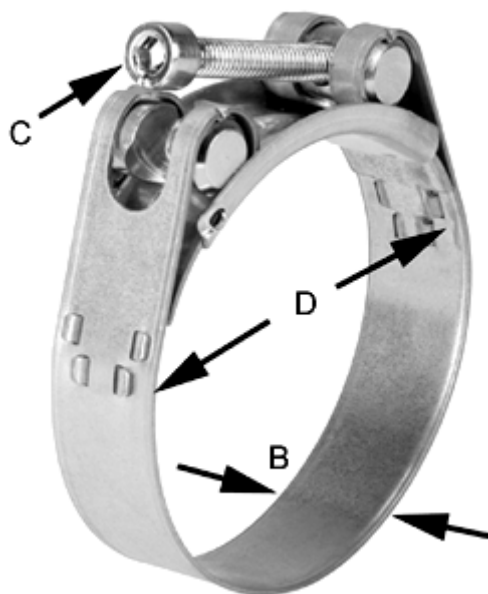

Article number: 025927201066

Description: Heavy Duty Clamp GBS M 66/20 W1 ISK QRC

Measures

C (screw type) = ISK
Diameter D = 63-68
Width B = 20